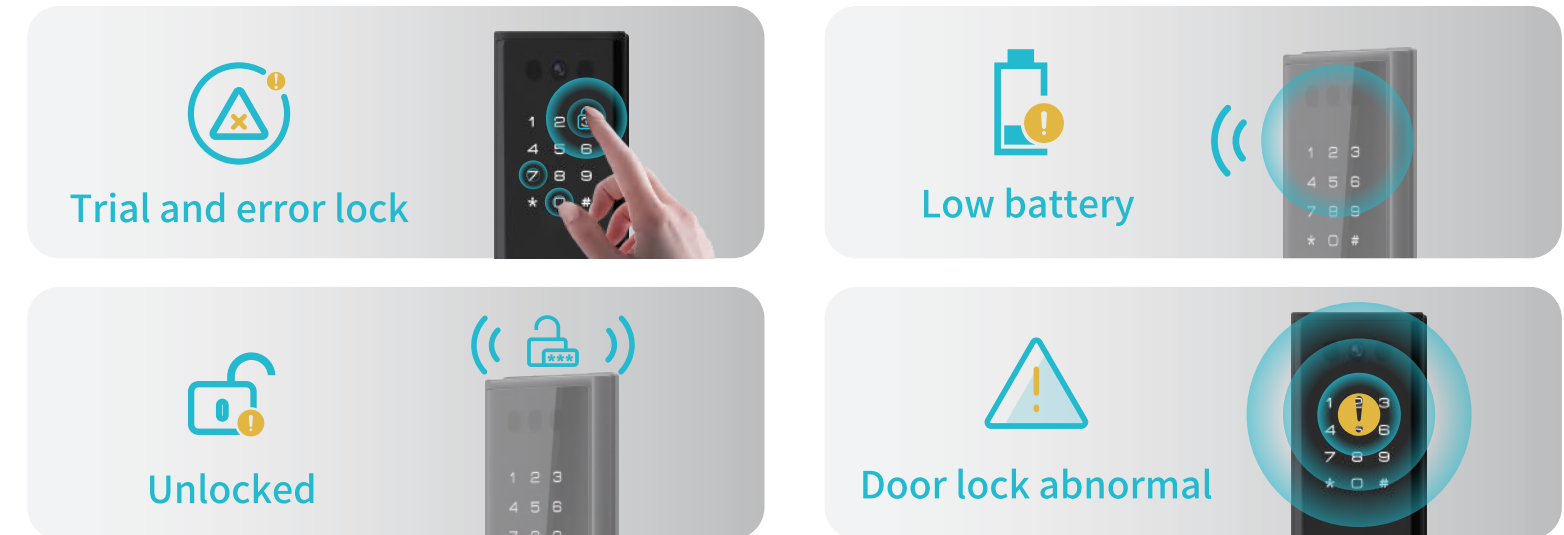

Decoy Password Feature

Allows random digits before or after the real password to prevent prying, enhancing password security.

Anti-Pulse Attack

Utilizes electromagnetic shielding and detection technologies to resist strong electromagnetic interference, ensuring stable operation.

Local alarm

Locks the device and triggers an alarm after multiple failed attempts, preventing brute-force attacks and enhancing security.

Guest function

One-time password, randomly generated key, used once invalid;
Periodic password, be used within a specified period of a fixed period.