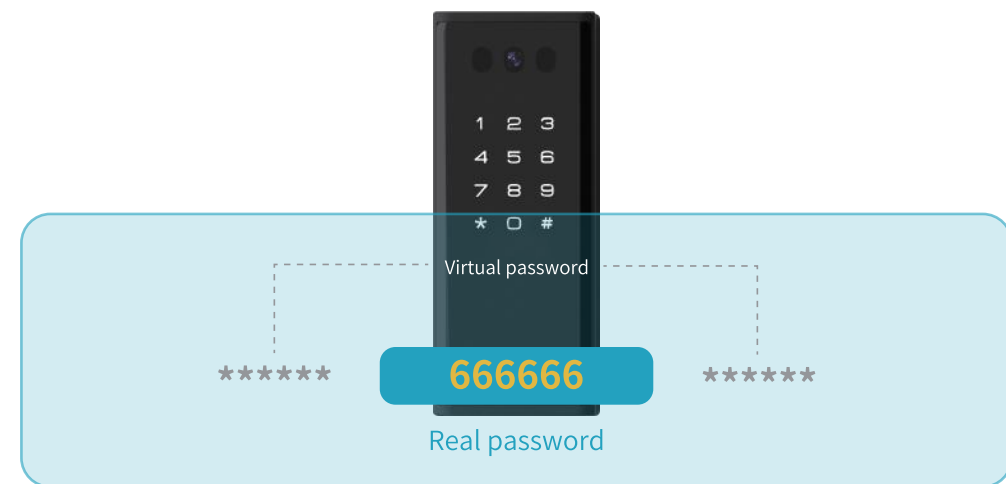

Decoy Password Feature

Allows random digits before or after the real password to prevent prying, enhancing password security.